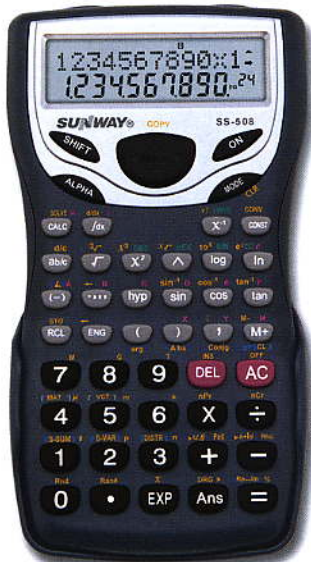

SCIENTIFIC SERIES

SS-506

- 10+2-digits Calculator
- Durable Plastic Key
- Size: 158x85x27(mm)

SS-506(N.B.R)

- 10+2-digits Calculator
- Durable Plastic Key
- Size: 158x85x27(mm)

SCIENTIFIC SERIES

SS-501

- 8+2-digits Calculator
- Durable Plastic Key
- Size: 120x72x12(mm)

SS-502

- 10+2-digits Calculator
- Durable Metal Cover
- Durable Plastic Key
- Size: 129x72x12(mm)

SS-503

- 10+2-digits Calculator
- Durable Metal Cover
- Durable Rubber Key
- Size: 140x70x11(mm)

SS-507

- 10+2-digits Calculator
- Durable Plastic Key
- Size: 158x85x27(mm)

SS-508

- 10+2-digits Calculator
- Durable Plastic Key
- Size: 158x85x27(mm)

SS-509

- 10+2-digits Calculator
- Durable Plastic Key
- Size: 158x85x27(mm)