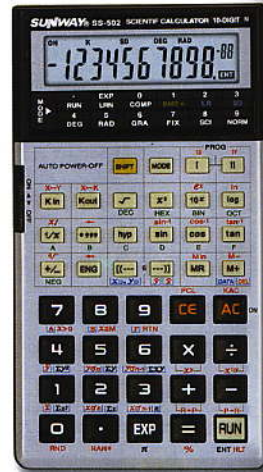

SCIENTIFIC SERIES

SS-506

- 10+2-digits Calculator
- Durable Plastic Key
- Size: 158x85x27(mm)

SS-506(N.B.R)

- 10+2-digits Calculator
- Durable Plastic Key
- Size: 158x85x27(mm)

SCIENTIFIC SERIES

SS-501

- 8+2-digits Calculator
- Durable Plastic Key
- Size: 120x72x12(mm)

SS-502

- 10+2-digits Calculator
- Durable Metal Cover
- Durable Plastic Key
- Size: 129x72x12(mm)

SS-503

- 10+2-digits Calculator
- Durable Metal Cover
- Durable Rubber Key
- Size: 140x70x11(mm)

SS-507

- 10+2-digits Calculator
- Durable Plastic Key
- Size: 158x85x27(mm)

SS-508

- 10+2-digits Calculator
- Durable Plastic Key
- Size: 158x85x27(mm)

SS-509

- 10+2-digits Calculator
- Durable Plastic Key
- Size: 158x85x27(mm)